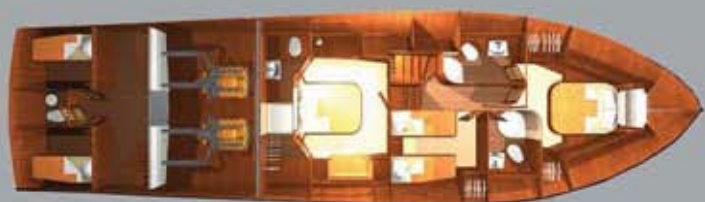

Traditional Design with a Modern Touch...

CARLANDA
— YACHTS —

65

65

CARIANDA 65

| | |
|-------------------|-------------|
| Length: | 18,98 m. |
| Length Overall: | 19,88 m. |
| Waterline Length: | 17,98 m. |
| Beam: | 5,57 m. |
| Draft: | 1,17 m. |
| Displacement: | 28,5 tons. |
| Dry Displacement: | 24 tons. |
| Engines: | 2 x 440 HP. |
| Max. Speed: | 21 Mph. |
| Cruising Speed: | 17 Mph. |
| Fuel Tank: | 3,800 lt. |
| Fresh Water Tank: | 1,000 lt. |
| Black Water Tank: | 500 lt. |
| Gray Water Tank: | 500 lt. |
| Cabins: | 3 + 2 crew. |
| Berths: | 6 + 2 crew. |