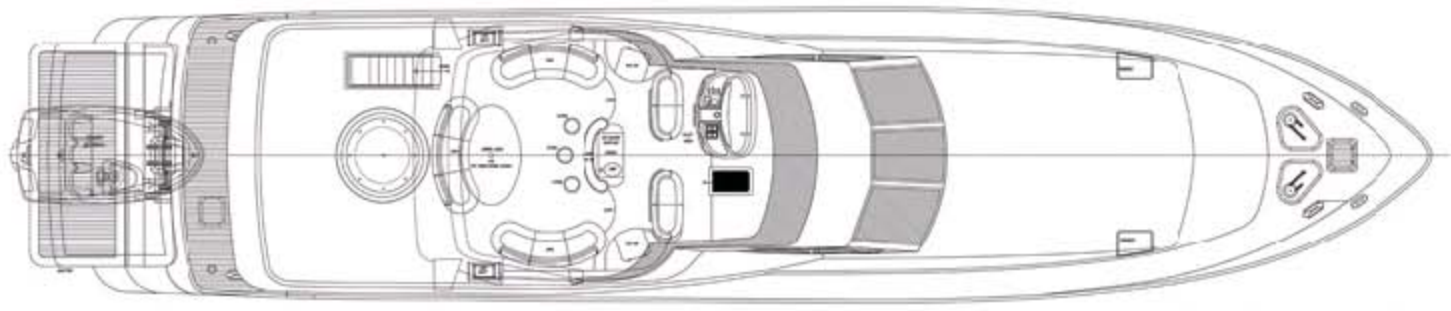

SIDE VIEW

FLYBRIDGE

SECTION A-A

MAIN DECK

WHEELHOUSE DECK

LOWER DECK

AZIMUT YACHTS		AZIMUT BENETTI S.p.A.	
Via S. Andrea, 10 20147 Milano (MI) Tel. +39 02 824181700 Fax +39 02 824181707		Via S. Andrea, 10 20147 Milano (MI) Tel. +39 02 824181700 Fax +39 02 824181707	
PLAN GENERAL/ GENERAL PLAN		Scale P 50/130 GNP	
NO / NO. P.	NO.	DATE	SCALE
506/23	20-03-10	1:40	Scale to of Customer's 2 Scale
Reproduction of this drawing is prohibited for any party or company.			