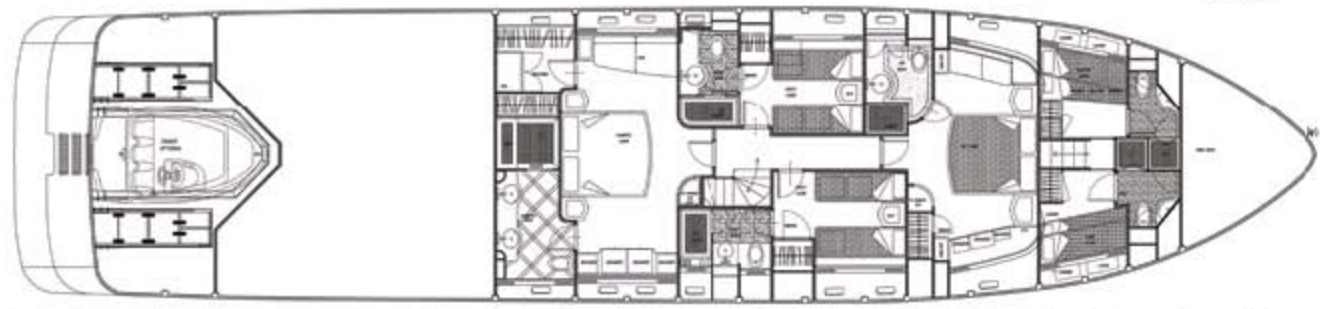

SIDE VIEW

FLYBRIDGE

SECTION A-A

MAIN DECK

WHEELHOUSE DECK

LOWER DECK

AZIMUT YACHTS		AZIMUT BENETTI S.p.A.	
Via S. Andrea, 10 20147 Milano (MI) Tel. +39 02 824181700 Fax +39 02 824181707		Via S. Andrea, 10 20147 Milano (MI) Tel. +39 02 824181700 Fax +39 02 824181707	
PLAN GENERAL/ GENERAL PLAN		Scale P 50/130 GNP	
NO / NO. P.	NO.	DATE	SCALE
506/23	20-03-10	1:40	Scale to of Customer's 2 Scale
Reproduction of this drawing is prohibited for any party or company.			