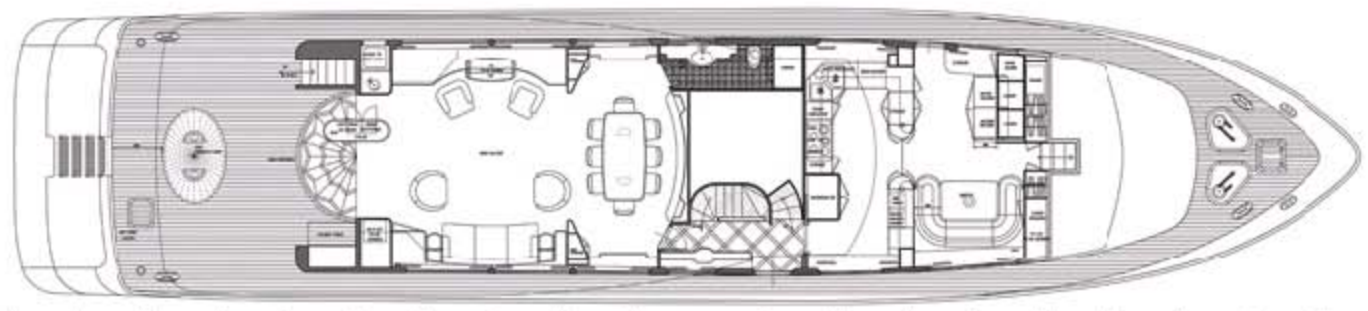

SIDE VIEW

FLYBRIDGE

SECTION A-A

MAIN DECK

WHEELHOUSE DECK

LOWER DECK

AZIMUT YACHTS		AZIMUT BENETTI S.p.A.	
Via S. Andrea, 10 20147 Milano (MI) Tel. +39 02 824181700 Fax +39 02 824181707		Via S. Andrea, 10 20147 Milano (MI) Tel. +39 02 824181700 Fax +39 02 824181707	
PLAN GENERAL/ GENERAL PLAN		Scale P 50/130 GNP	
NO / NO. P.	NO.	DATE	SCALE
506/23	20-03-10	1:40	Scale to of Customer's 2 Scale
Reproduction of this drawing is prohibited for any party or company.			